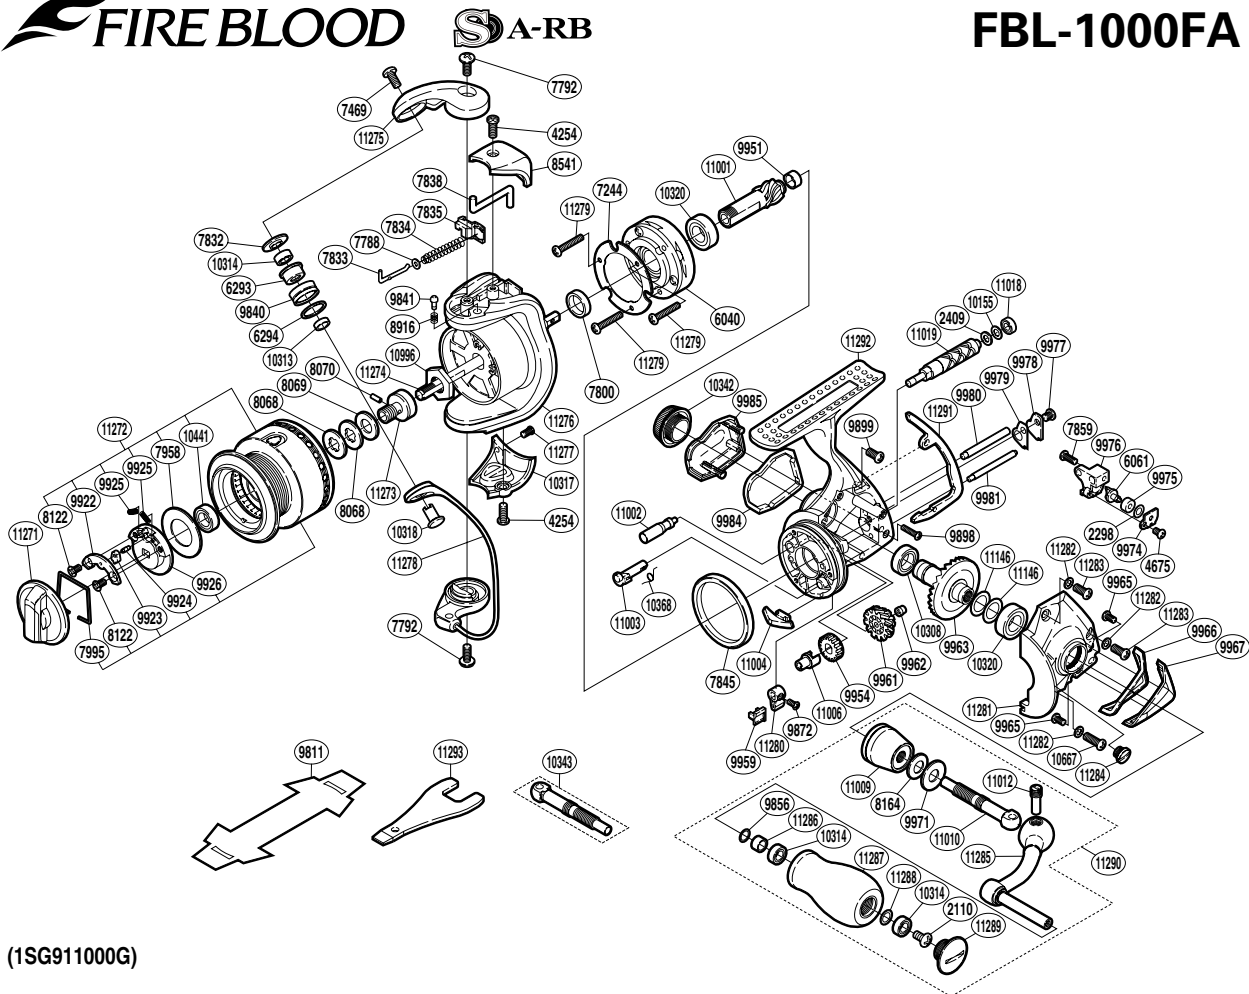

SHIMANO

FIRE BLOOD S A-RB

FBL-1000FA

(1SG911000G)

Part No.	Description	Part No.	Description	Part No.	Description
RD 2110	Screw	RD 9923	Drag Click Plate	RD11002	Idle Gear B Shaft
RD 2298	Spacer	RD 9924	Drag Click	RD11003	Anti-Reverse Cam
RD 2409	Spacer	RD 9925	Click Spring	RD11004	Bail Trip Strike
RD 4254	Screw	RD 9926	Drag Click Holder	RD11006	Worm Bushing (front)
RD 4675	Screw	RD 9951	Bushing	RD11009	Handle Shaft Cover
RD 6040	Roller Clutch Assembly	RD 9954	Idle Gear	RD11010	Handle Shaft (left)
RD 6061	Oscillating Pawl	RD 9959	Anti-Reverse Lever Cover	RD11012	Handle Shaft Screw
RD 6293	Line Roller Bushing	RD 9961	Idle Gear B	RD11018	Ball Bearing
RD 6294	Line Roller Spacer	RD 9962	Idle Gear B Shaft Bushing	RD11019	Worm Shaft
RD 7244	Roller Clutch Reinforce	RD 9963	Drive Gear	RD11146	Washer
RD 7469	Screw	RD 9965	Screw	RD11271	Drag Knob
RD 7788	Spring Guide A Support	RD 9966	Cover (for side cover)	RD11272	Spool Assembly
RD 7792	Screw	RD 9967	Side Cover Guard	RD11273	Bearing Bushing Assembly
RD 7800	Rotor Ring	RD 9971	Large Handle Shank Washer	RD11274	Main Shaft
RD 7832	Line Roller Washer	RD 9974	Oscillating Pawl Cover	RD11275	Bail Arm
RD 7833	Bail Spring Guide A	RD 9975	Oscillating Slider Bushing	RD11276	Rotor
RD 7834	Bail Spring	RD 9976	Oscillating Slider	RD11277	Screw
RD 7835	Bail Spring Seat	RD 9977	Screw	RD11278	Bail Assembly
RD 7838	Bail Trip Lever	RD 9978	Worm Shaft Retainer	RD11279	Screw
RD 7845	Friction Ring	RD 9979	Worm Shaft Retainer Washer	RD11280	Anti-Reverse Lever
RD 7859	Screw	RD 9980	Oscillating Guide A	RD11281	Side Cover
RD 7958	Drag Washer	RD 9981	Oscillating Guide B	RD11282	Washer
RD 7995	Drag Washers Retainer	RD 9984	Rear Shield	RD11283	Screw
RD 8068	Spool Washer	RD 9985	Rear Protector A	RD11284	Oil Cap
RD 8069	Main Shaft Set Pin Retainer	RD10155	Spacer	RD11285	Handle Shank Assembly
RD 8070	Main Shaft Set Pin	RD10308	Ball Bearing	RD11286	Handle Knob Shaft Collar
RD 8122	Screw	RD10313	Bearing Spacer	RD11287	Handle Knob
RD 8164	Coned Disc Spring	RD10314	Ball Bearing	RD11288	Washer
RD 8541	Bail Spring Cover	RD10317	Bail Hold Support Guard	RD11289	Handle Knob Seal
RD 8916	Click Spring	RD10318	Line Roller Support	RD11290	Handle Assembly
RD 9840	Line Roller	RD10320	Ball Bearing	RD11291	Rear Protector B
RD 9841	Click Pin	RD10342	Handle Screw Cap	RD11292	Body
RD 9856	Washer	RD10368	Anti-Reverse Cam Spring		
RD 9872	Screw	RD10441	Ball Bearing		
RD 9898	Screw	RD10667	Screw	RD 9811	Reel Seat Spacer (accessory)
RD 9899	Screw	RD10996	Rotor Nut	RD10343	Handle Shaft (right) (accessory)
RD 9922	Drag Click Holder Cover	RD11001	Pinion Gear	RD11293	Wrench (accessory)